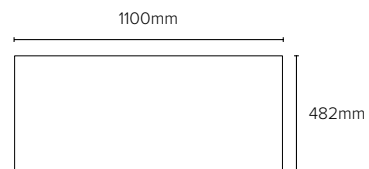

## TECHNICAL INFORMATION

**Structure** | wood with metal

**Material** | PET only

**Fixing systems** | magnets and metal feet

**\*Tile Villa**

**Frame** | frameless Tile

**Surface** | lacquered steel

Article code	Name	Size w x h x d mm
SPD820209372	Villa Sculpo Open	2000 x 2300 x 1245
SPD820210372	Villa Sculpo Closed	2000 x 2300 x 1245
DET1018397	Tile Villa	1100 x 482 x 80