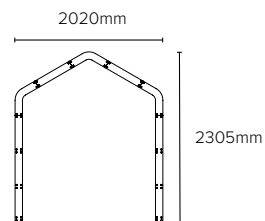

## TECHNICAL INFORMATION

**Structure** | wood with metal

**Material** | PET only

**Fixing systems** | magnets and metal feet

**\*Tile Villa**

**Frame** | frameless Tile

**Surface** | lacquered steel

Article code	Name	Size w x h x d mm
SPD820209372	Villa Sculpo Open	2000 x 2300 x 1245
SPD820210372	Villa Sculpo Closed	2000 x 2300 x 1245
DET1018397	Tile Villa	1100 x 482 x 80